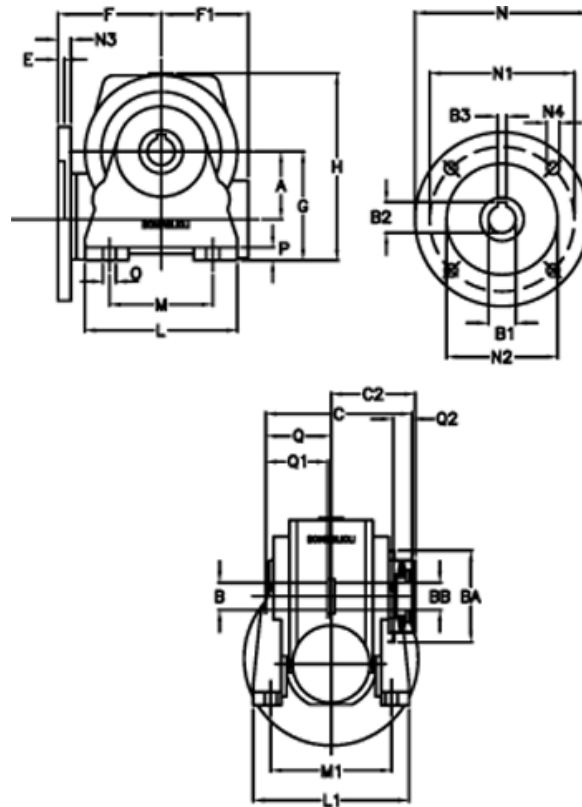

Article number: 390204904512336

Description: Worm Gear with Torque Limiter
VF 49-L2-N-45 P63B14

Measures

a = 49.50	C2 = 63,5	L1 = 124	O = 8.5
B = 25	Description = VF 49N-xx-63B14	m = 63	P = 12
B1 E7 = 11	E = 3.0	M1 = 98.5	Q = 51.0
B2 = 12.8	F = 70	N = 90	Q1 = 41
B3 H9 = 4	F1 = 63	N1 = 75	Q2 = 15
BA = 63	g = 82	N2 = 60	
BB H7 = 14	H = 138.0	N3 = 7.0	
C = 105	L = 110	N4 = 6	